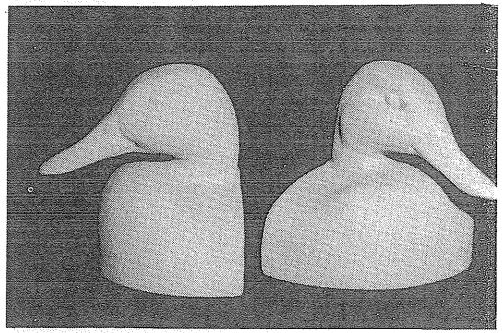

VASES AND PLATE AVAILABLE IN ALL COLORS

BEAUTIFULLY SCULPTURED BOOKENDS AND FIGURES AVAILABLE IN PRAIRIE GREEN, DESERT GOLD, ONYX BLACK

430-DOG BOOKENDS-4.00

420-HORSE BOOKENDS-4.00

434-MALLARD BOOKENDS-4.00