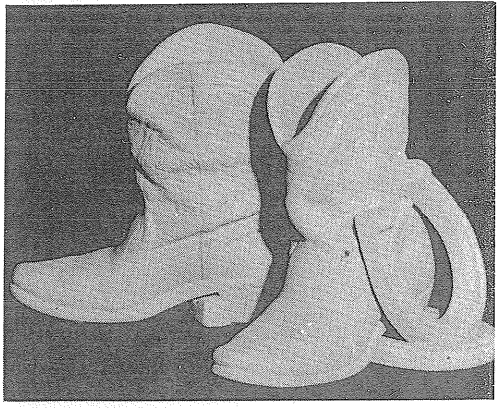

VASES AND PLATE AVAILABLE IN ALL COLORS

BEAUTIFULLY SCULPTURED BOOKENDS AND FIGURES AVAILABLE IN PRAIRIE GREEN, DESERT GOLD, ONYX BLACK

430-DOG BOOKENDS-4.00

420-HORSE BOOKENDS-4.00

434-MALLARD BOOKENDS-4.00

433-PLANTER BOOT BOOKENDS-5.00

116-9" RECLINING PUMA-3.50 114-7" SEATED PUMA-1.50